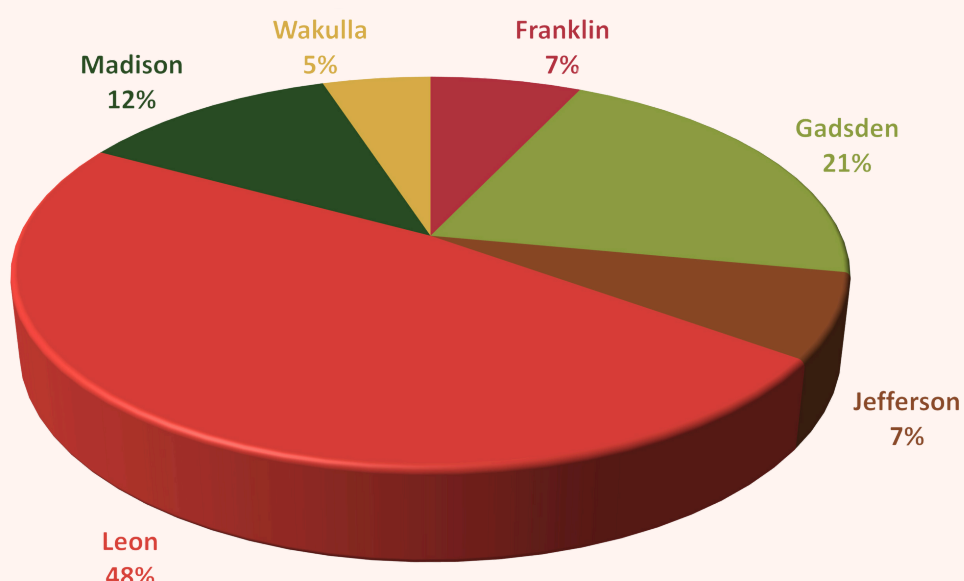

BRINGING THE Christmas Spirit TO THOSE WHO NEED IT MOST

2023 RESULTS

FAMILIES SERVED

531 referred families in **6 counties** bringing the Christmas Spirit to **2,205 individuals!**

COMMUNITY SUPPORT

258 Families adopted by members of the community.

273 Shopped for at our collection site, supported by community donations.

GIFTS

Over 2,000 gift items were donated and delivered to the **Christmas Connection site** over a 3-week period from our generous community.

6 parishes and/or schools provided **Angel Tree** and collection site donations.

DELIVERIES

148 Families received their gifts through deliveries from Leon, Franklin, Jefferson, and Madison County Sheriff's Departments and volunteer elves.